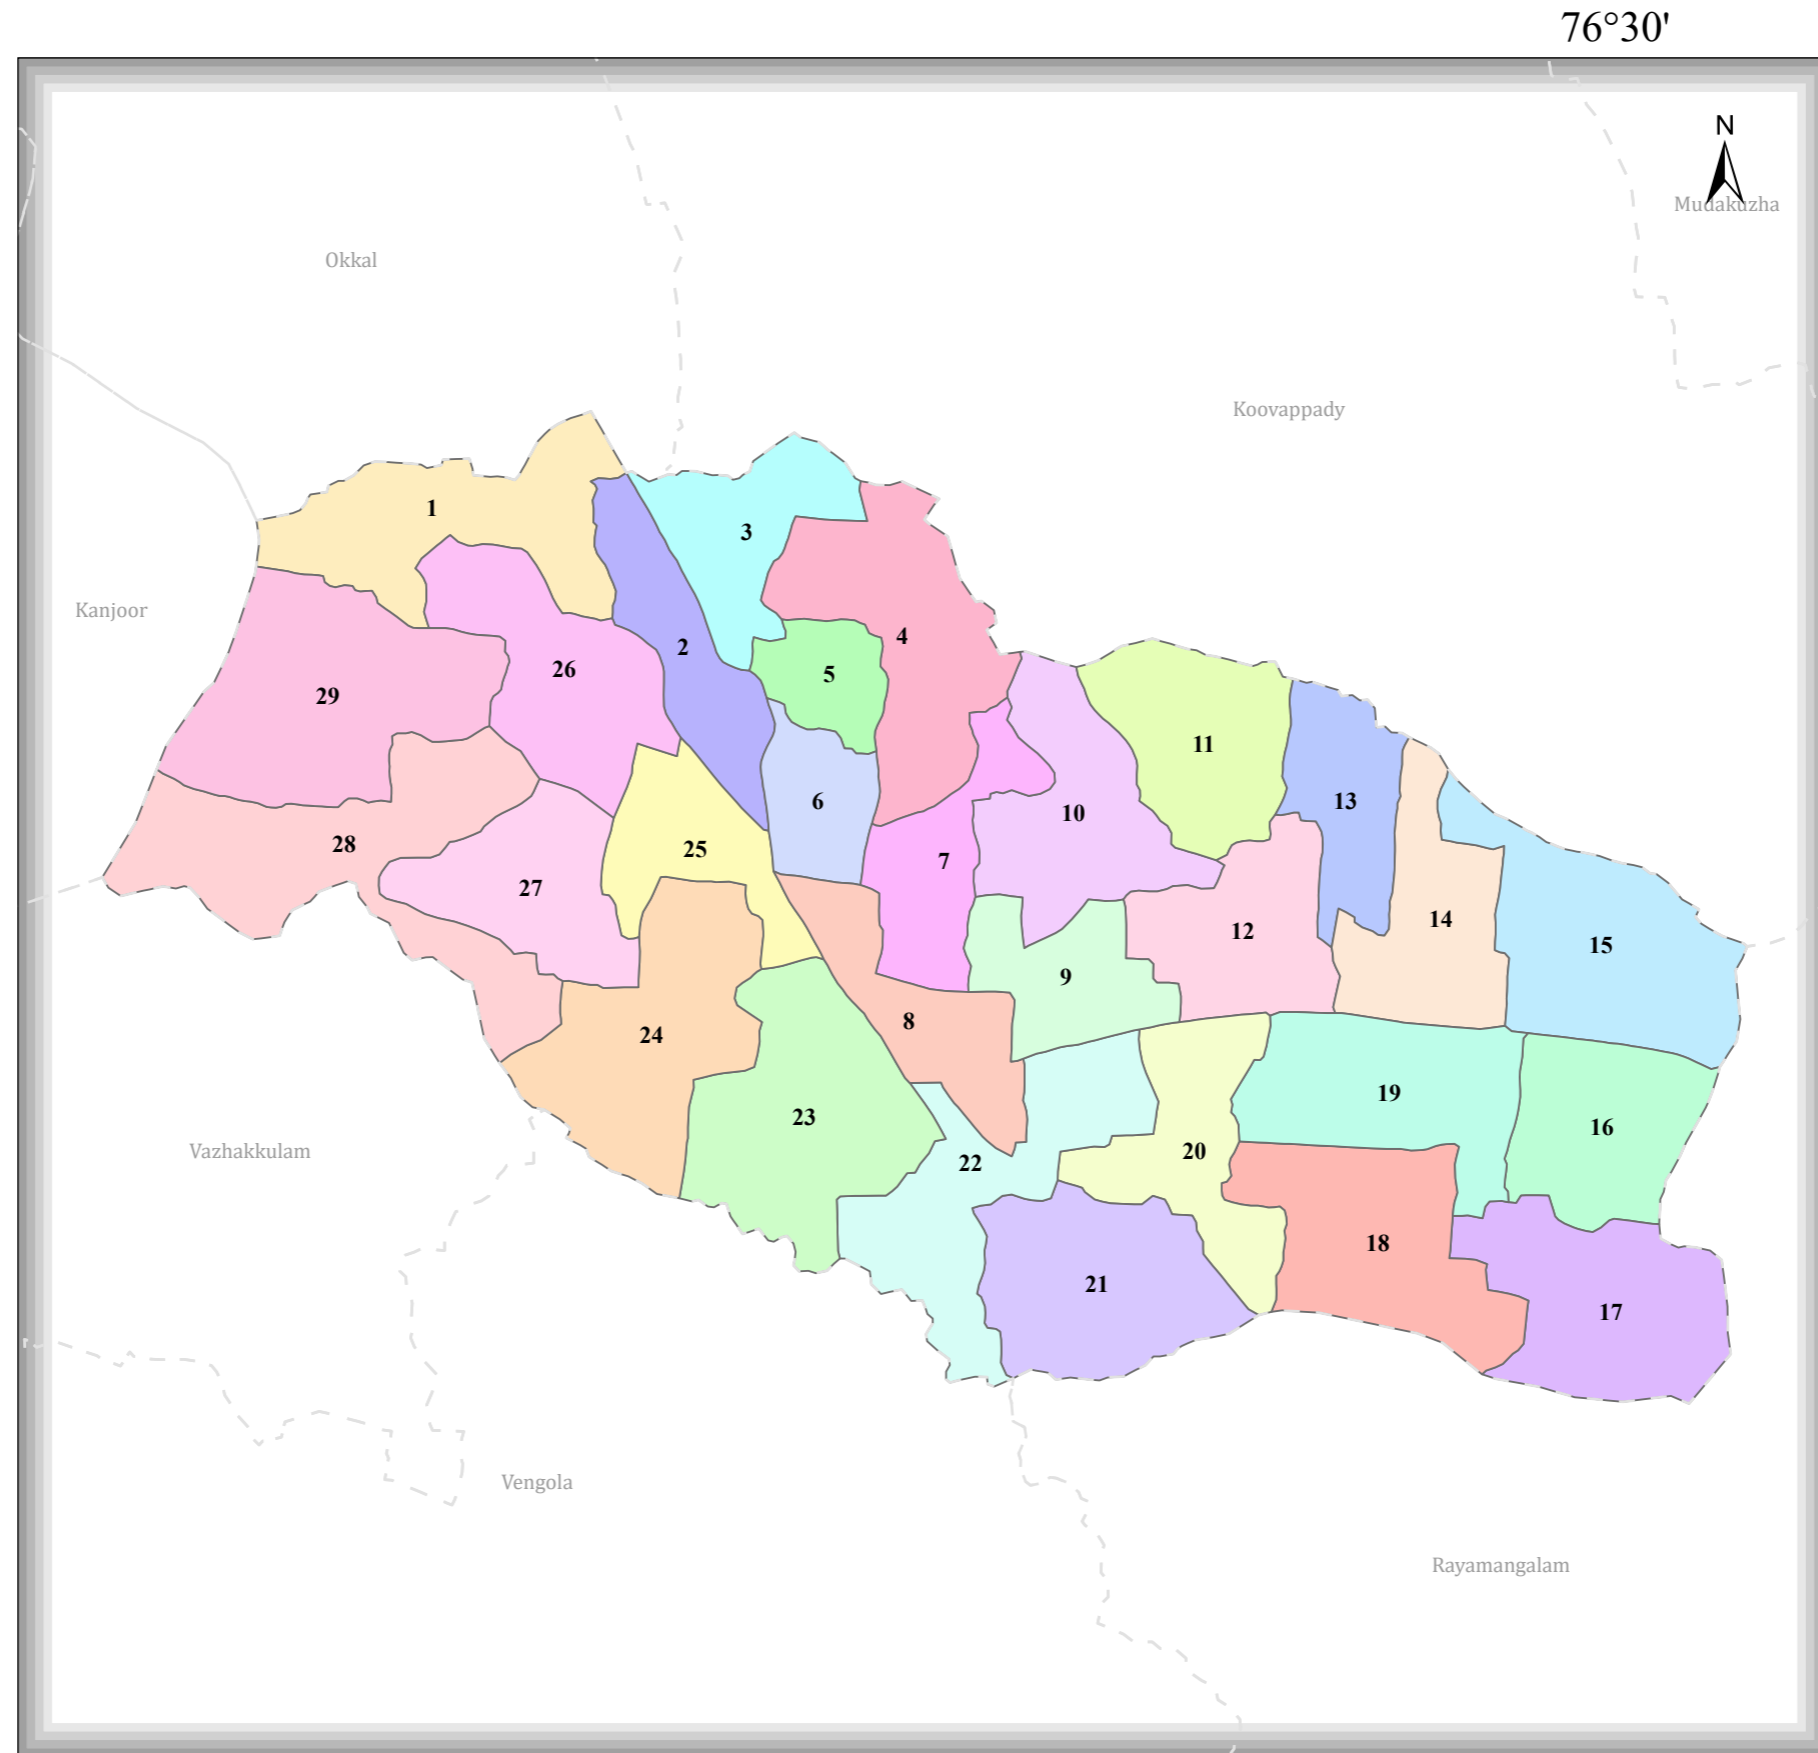

# PERUMBAVOOR

DISTRICT NAME :ERNAKULAM

- WARD BOUNDARY
- WARDNUMBER
- 1-VALLAM NORTH
  - 2-THRIKKAPARAMBU
  - 3-KANJIRAKKAD NORTH
  - 4-KANJIRAKKAD L P SCHOOL WARD
  - 5-KANJIRAKKAD SOUTH WARD
  - 6-SASTHAMANGALAM
  - 7-THURUTHIPARAMBU
  - 8-VEGETABLE MARKET
  - 9-TALUK HOSPITAL
  - 10-POOPPANY
  - 11-KARATTUPALLIKKARA
  - 12-ASRAMAM
  - 13-ASRAMAM NORTH WARD
  - 14-FIRESTATION WARD
  - 15-KUNNAMPILLY CHIRA
  - 16-NEELAMKULANGARA
  - 17-NAGANCHERY MANA
  - 18-PANKULAM
  - 19-PERIYARVALLIE CLUB
  - 20-MARUTH KAVALA
  - 21-K S R T C
  - 22-CATTLE MARKET
  - 23-MUNICIPAL OFFICE
  - 24-LIBRARY
  - 25-KADUVAL
  - 26-VALLAM THODU
  - 27-PARAPPURAM
  - 28-SOUTH VALLAM
  - 29-RAYONPURAM