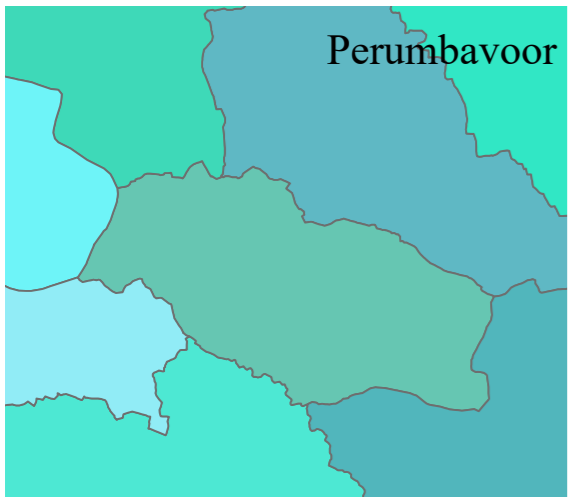

# PERUMBAVOOR

DISTRICT NAME :ERNAKULAM

- WARD BOUNDARY
- WARDNUMBER
- 1-VALLAM NORTH
  - 2-THRIKKAPARAMBU
  - 3-KANJIRAKKAD NORTH
  - 4-KANJIRAKKAD L P SCHOOL WARD
  - 5-KANJIRAKKAD SOUTH WARD
  - 6-SASTHAMANGALAM
  - 7-THURUTHIPARAMBU
  - 8-VEGETABLE MARKET
  - 9-TALUK HOSPITAL
  - 10-POOPPANY
  - 11-KARATTUPALLIKKARA
  - 12-ASRAMAM
  - 13-ASRAMAM NORTH WARD
  - 14-FIRESTATION WARD
  - 15-KUNNAMPILLY CHIRA
  - 16-NEELAMKULANGARA
  - 17-NAGANCHERY MANA
  - 18-PANKULAM
  - 19-PERIYARVALLIE CLUB
  - 20-MARUTH KAVALA
  - 21-K S R T C
  - 22-CATTLE MARKET
  - 23-MUNICIPAL OFFICE
  - 24-LIBRARY
  - 25-KADUVAL
  - 26-VALLAM THODU
  - 27-PARAPPURAM
  - 28-SOUTH VALLAM
  - 29-RAYONPURAM